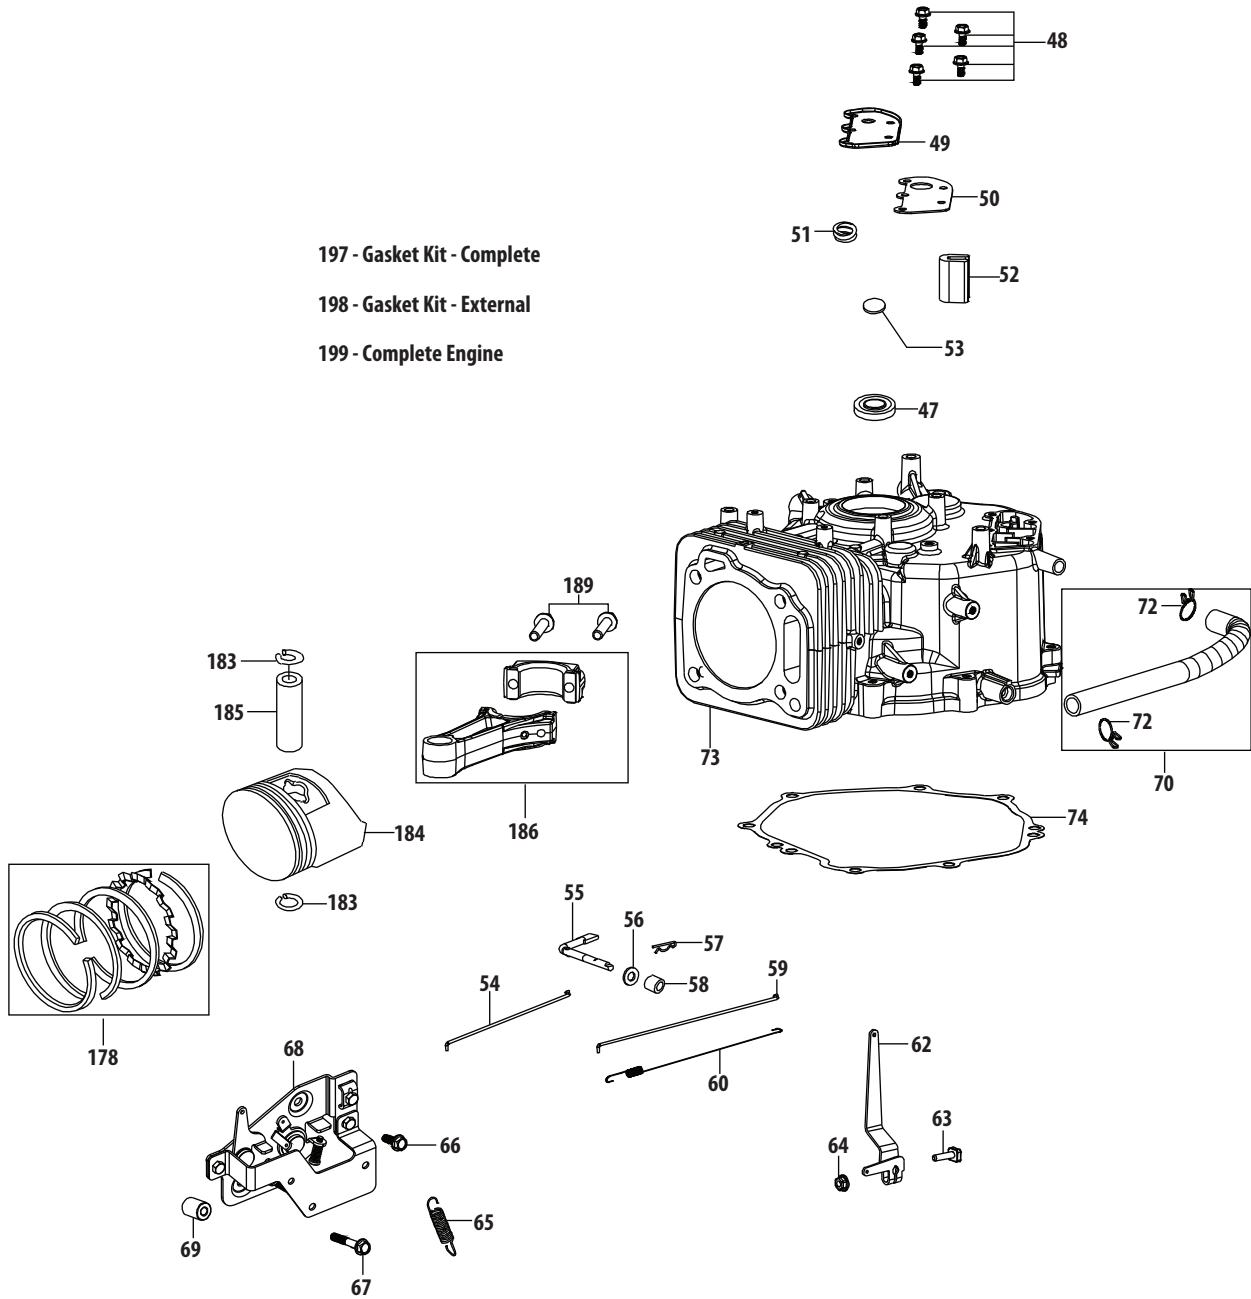

4P90JUA Crankcase

197 - Gasket Kit - Complete

198 - Gasket Kit - External

199 - Complete Engine

4P90JUA Crankcase

Ref.	Part Number	Description	Ref.	Part Number	Description
47	951-11499	Upper Crankshaft Seal	68	951-12234	Throttle Control Bracket
48	710-04916	Bolt M6×14	69	750-05530	Component Bracket Spacer
49	751-12770	Breather Cover Plate	70	951-12235	Breather Hose Assembly
50	951-12226	Breather Gasket	72	951-12236	Breather Hose Clamp
51	951-12685	Umbrella Valve	73	751-12200A	Short Block Assembly
52	951-12227	Mesh Screen			(Incl.37,47-53,55-58,73-77,84,
53	951-12686	Umbrella Valve Seat			86-89,91-93,98-104,112,113,
54	951-12228	Choke Linkage			115-119,137,138,144,160,
55	951-12229	Governor Arm Shaft			172,173,175-178,183-186)
56	736-04558	Governor Washer	184	951-12276	Piston
57	714-04074	Governor Cotter Pin	185	951-11954	Piston Pin
58	951-11574	Governor Seal	186	951-12277	Connecting Rod Assembly
59	951-12230	Throttle Linkage	189	710-05319	Connecting Rod Bolt
60	951-12231	Throttle Linkage Spring	197	951-12204	Gasket Kit - Complete
62	951-12232	Governor Arm			(Incl.47,50,58,74,113,118,130
63	710-04908	Governor Arm Bolt			136-138,144,160,166)
64	712-04212	Governor Arm Nut M6	198	951-12201	Gasket Kit - External
65	951-12233	Governor Spring			(Incl.113,130,136-138,144,160)
66	710-04979	Bolt M6×18	199	952Z4P90JUA	Complete Engine
67	710-05310	Bolt M6×38